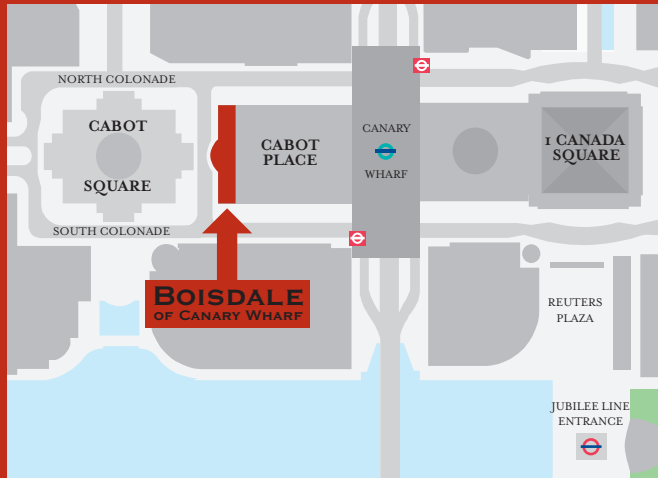

BOISDALE OF CANARY WHARF

- Credit cards accepted
- Orders required before 11.30am
  (Monday-Friday, subject to availability)
- Collection to be made before 12.15pm
- Delivery within Canary Wharf Estate before 12.30pm
  (a £5 delivery charge will be added to your bill)

To place an order call: 020 7715 5822

Boisdale of Canary Wharf,
Cabot Place, E14 4QT

WWW.BOISDALE.CO.UK